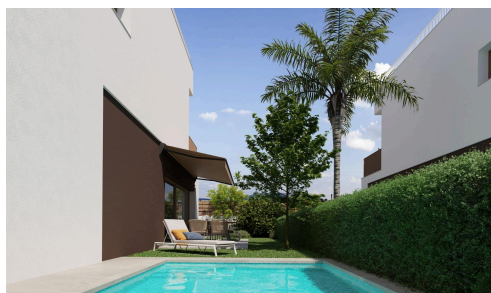

#1990

VILLA ON THE SHORES OF THE PINET BEACHES!

€595,000

 La Marina, Alicante, Alicante

VILLA ON THE SHORES OF THE PINET BEACHES!

Villa in a residential that is located on the Pinet beach, next to the town of La Marina, in a unique and exclusive enclave, just 500 meters from the beach!