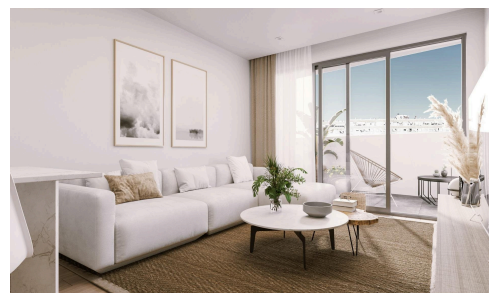

#2087

New Build Apartments in the Heart of Torrevieja €359,000 Just 400 m from Playa del Cura!

 Torrevieja City Center, Alicante, Alicante

*Prime Location in Central Torrevieja

This new residential building enjoys an unbeatable location in the center of Torrevieja, only 400 m from Playa del Cura. Surrounded by shops, supermarkets, restaurants and daily services, it offers everything you need within walking distance. The area also provides access to parks, leisure zones and green areas, creating a perfect balance