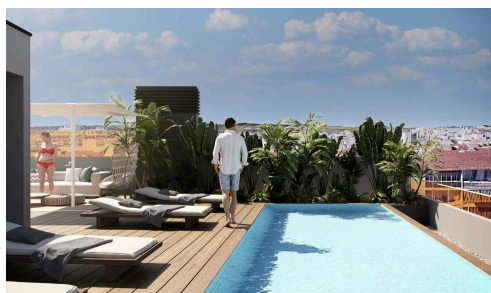

#2087

New Build Apartments in the Heart of Torrevieja €359,000 Just 400 m from Playa del Cura!

 Torrevieja City Center, Alicante, Alicante

*Prime Location in Central Torrevieja

This new residential building enjoys an unbeatable location in the center of Torrevieja, only 400 m from Playa del Cura. Surrounded by shops, supermarkets, restaurants and daily services, it offers everything you need within walking distance. The area also provides access to parks, leisure zones and green areas, creating a perfect balance